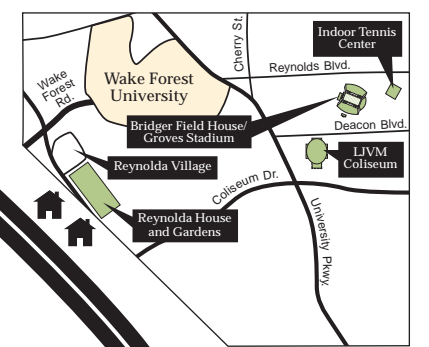

Map Legend

- 1 Wait Chapel/Wingate Hall
- 2 Efrid Residence Hall
- 3 Taylor Residence Hall/Bookstore
- 4 Davis Residence Hall
- 5 Reynolda Hall
- 6 Benson University Center
- 7 Z. Smith Reynolds Library
- 8 Olin Physical Laboratory
- 9 Salem Hall
- 10 Winston Hall
- 11 Luter Residence Hall
- 12 Babcock Residence Hall
- 13 Tribble Hall
- 14 Johnson Residence Hall
- 15 Bostwick Residence Hall
- 16 Collins Residence Hall
- 17 Facilities Management
- 17A University Photo
- 17B University Photographer
- 17C Central Heating Plant
- 18 Carswell Hall
- 19 Manchester Athletic Center
- 20 Calloway/Kirby Hall
- 21 Reynolds Gymnasium
- 22 Kitchin Residence Hall/Deacon Shop
- 23 Poteat Residence Hall/Post Office
- 24 Huffman Residence Hall
- 25 Townhouse Apartments
- 26 Information Systems
- 27 Residential Community
- 28 WFDD Radio Station
- 29 Museum of Anthropology
- 30 Piccolo Residence Hall
- 31 Palmer Residence Hall
- 32 Worrell Professional Center
- 33 Faculty Apartments
- 34 Student Apartments
- 35 Scales Fine Arts Center
- 36 Starling Hall/Welcome Center
- 37 Kentner Stadium
- 38 Leighton Tennis Stadium
- 39 Hooks Baseball Stadium
- 40 Haddock Golf Center
- 41 Martin Residence Hall
- 42 Spry Soccer Stadium

- 43 Polo Residence Hall
- 44,45,46 Chiller Plants
- 47 Greene Hall
- 48 Tennis Courts
- 49 Polo Road Gate
- 50 University Parkway Gatehouse
- 51 Reynolda Road Gatehouse
- 52 Kenneth D. Miller Center

Parking Legend

- Residential/General Parking
- Visitor Parking
- Faculty/Staff Parking
- Commuter Parking (7:30 am - 5:00 pm, Mon.-Fri.)
- First Year Student Drive Parking (SDLVP) - See page 5
- Reserved Parking
- Off-Campus Satellite Parking (OCSP) - See page 5
- Special Authorization Parking
- Call Boxes (Emergency Phones)
- WFU-Owned Residential Theme Housing
- Shuttle Stop

NOTE: If you park off of University property on city streets, you are in violation of a city ordinance.

Area Map

Reynolda Road Area

To Reynolda Village and Gardens